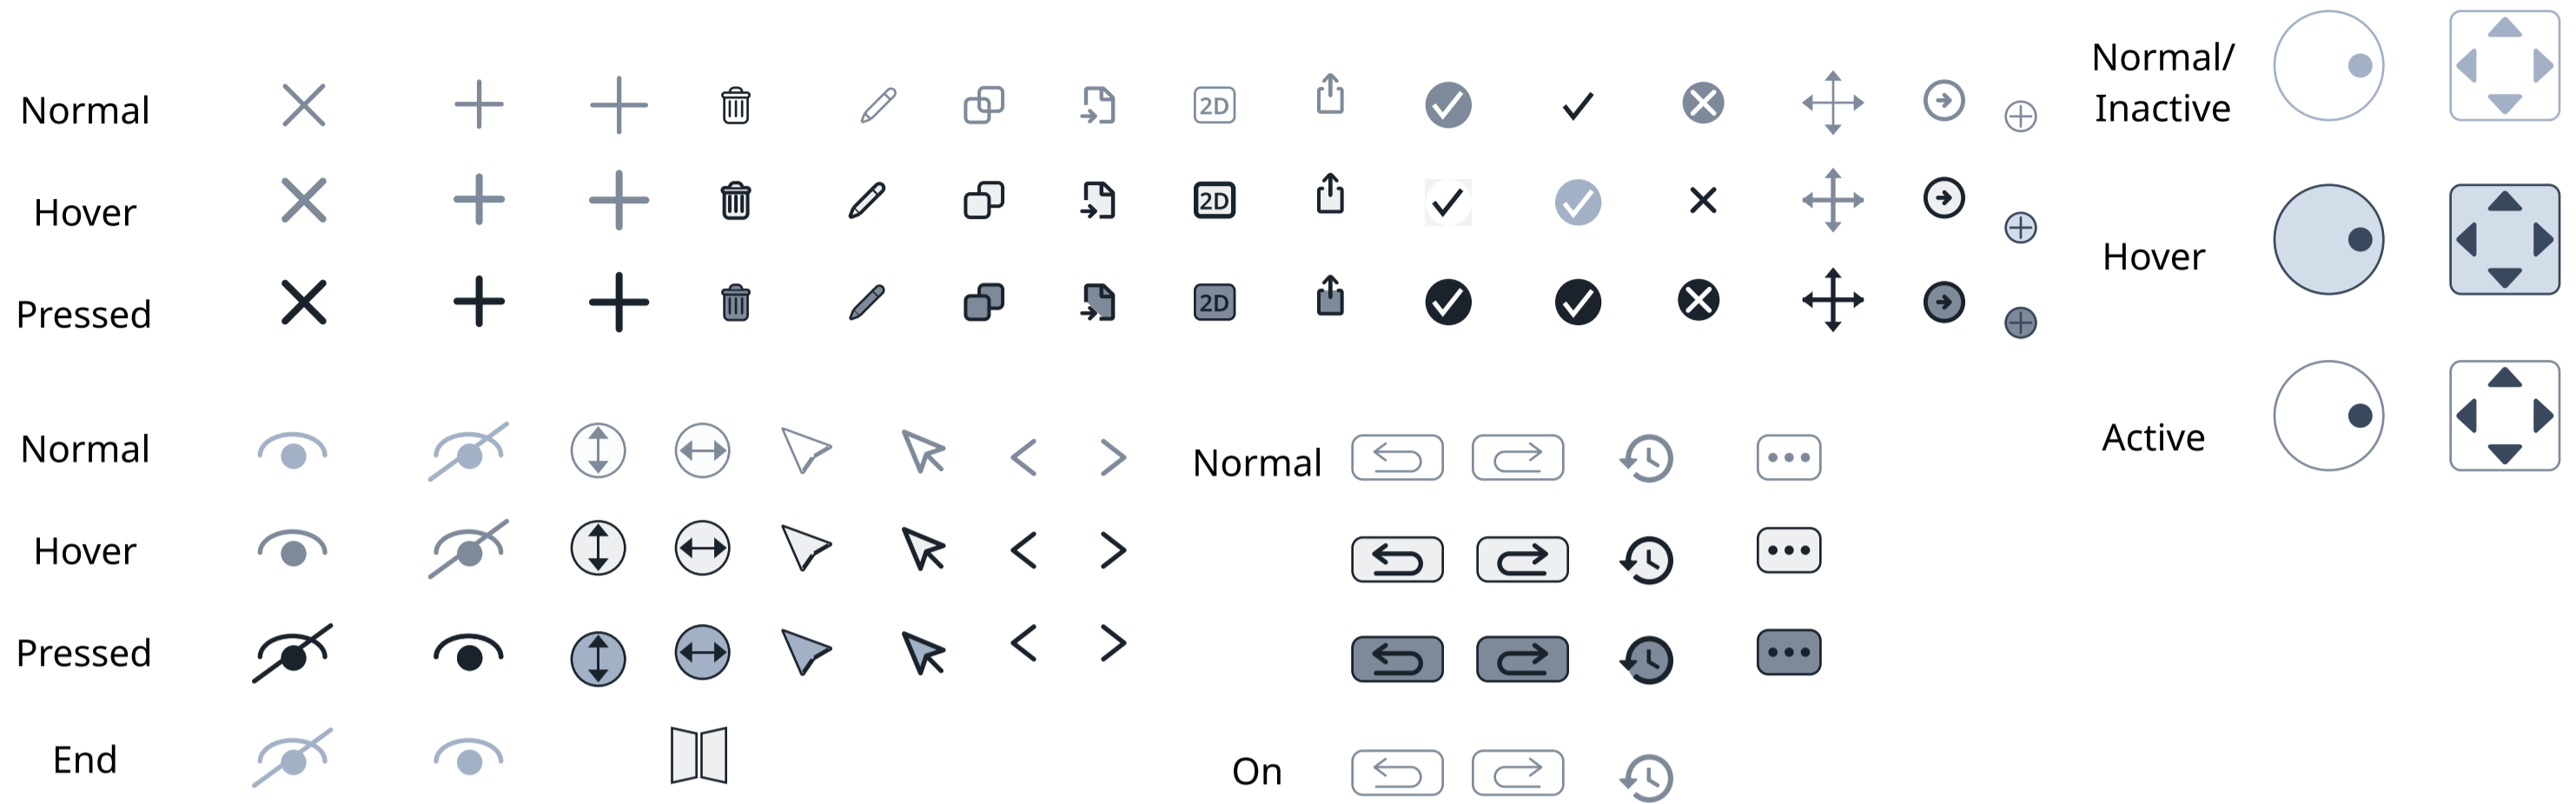

3 Step Interactive Icons

Include a 32x 32 Pt box around each item for user clickables and accessibility purposes

2 Step Interactive Icons

Asset Manager Icons